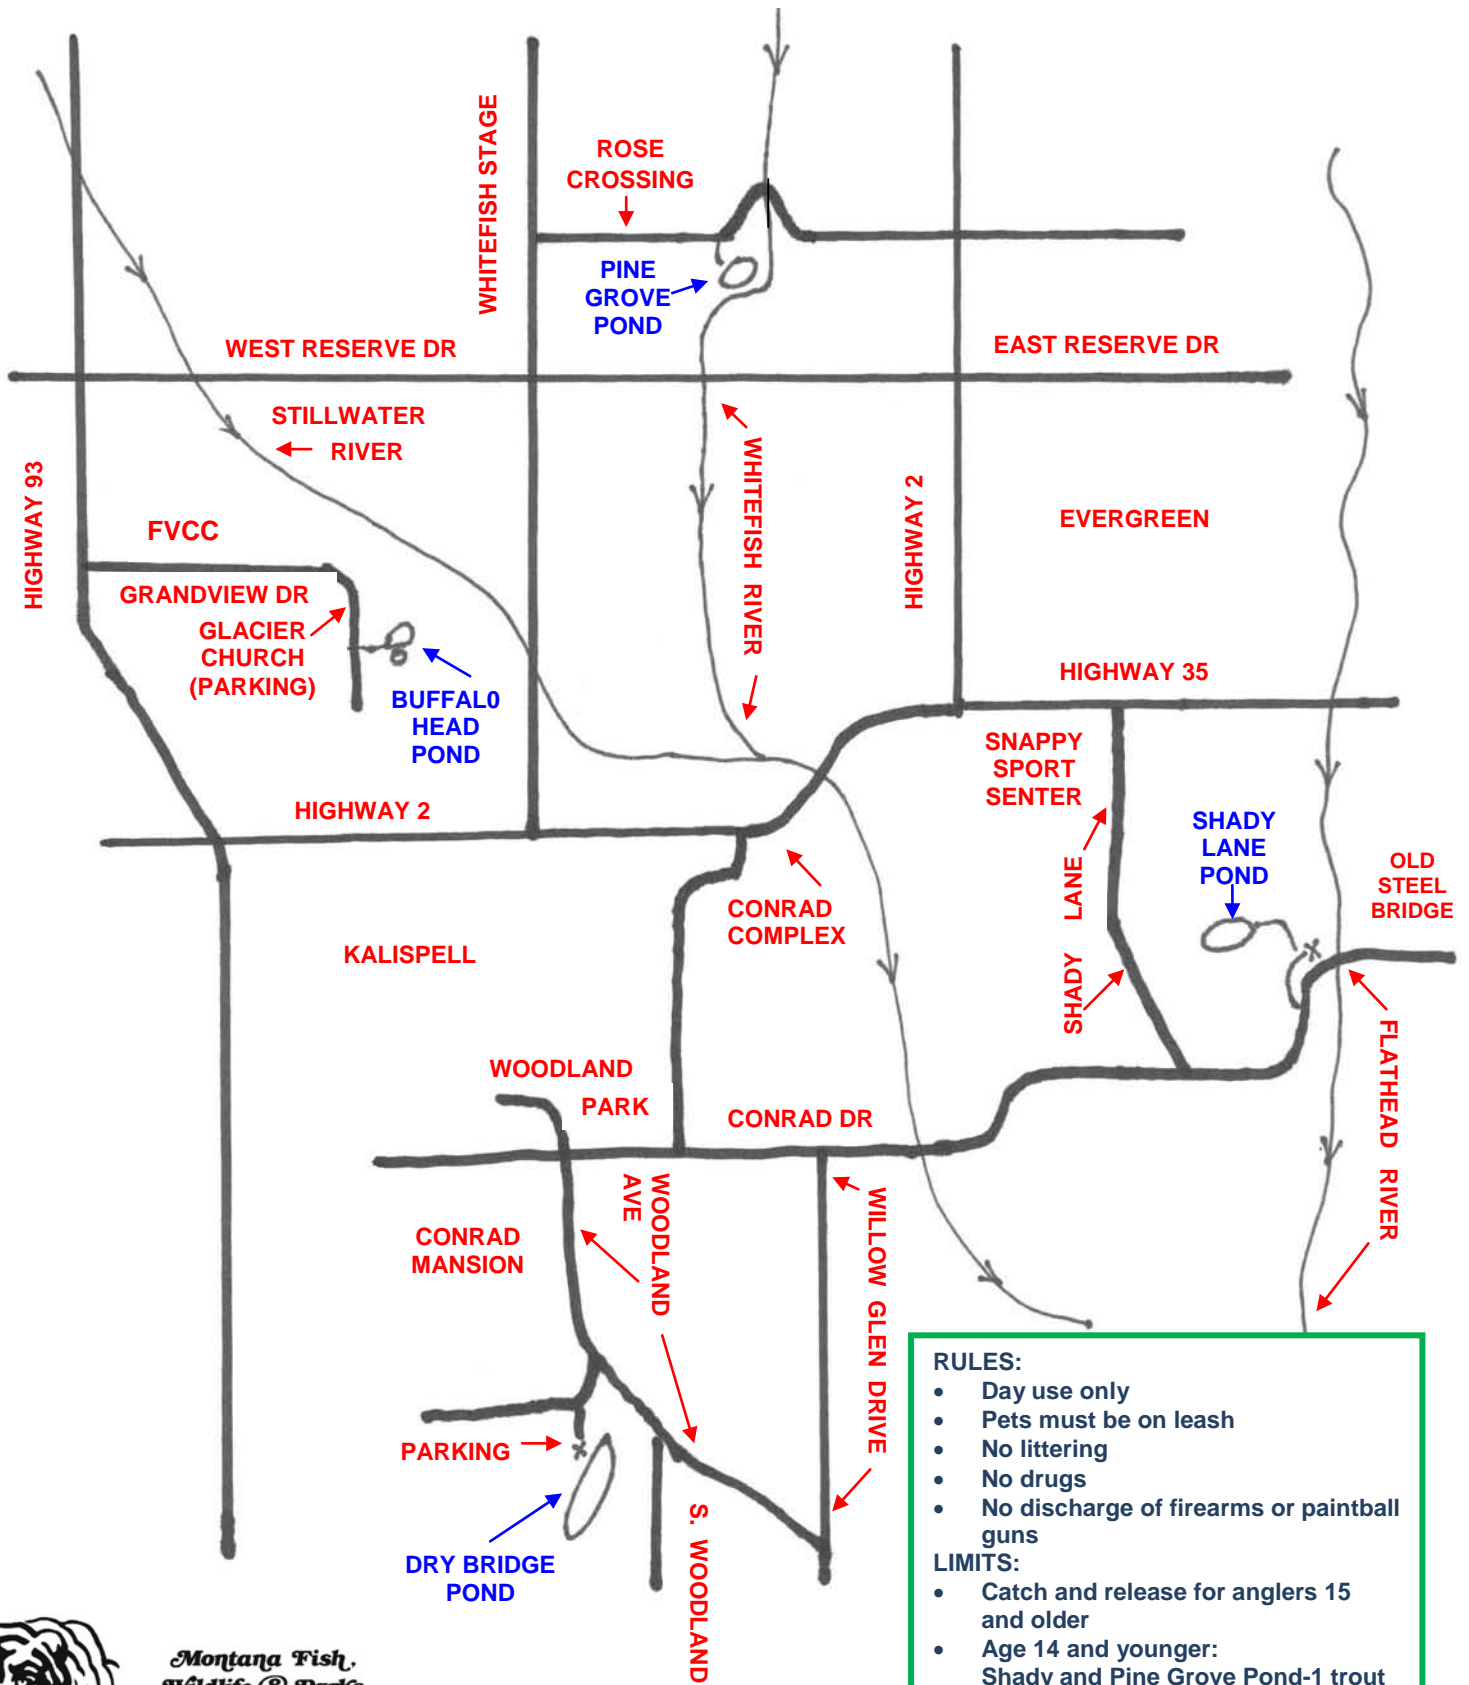

FLATHEAD FAMILY FISHING PONDS

RULES:

- Day use only
- Pets must be on leash
- No littering
- No drugs
- No discharge of firearms or paintball guns

LIMITS:

- Catch and release for anglers 15 and older
- Age 14 and younger:
Shady and Pine Grove Pond-1 trout daily and in possession
Buffalo Head Pond – 5 trout daily, and 10 in possession
Dry Bridge Pond – 1 trout daily and in possession